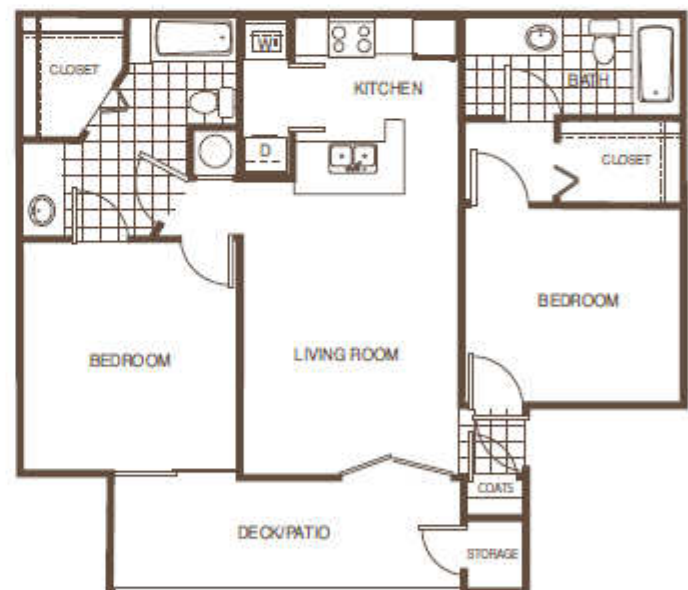

### "The Alpine"

One Bedroom • One Bath 632 sf.\*

Rental Rate \$ \_\_\_\_\_

Security Deposit \$ \_\_\_\_\_

### "The Aspen"

Two Bedroom • Two Bath 980 sf.\*

Rental Rate \$ \_\_\_\_\_

Security Deposit \$ \_\_\_\_\_

\* all square footage is approximate

**EXPECT TO BE EXPRESSED!**